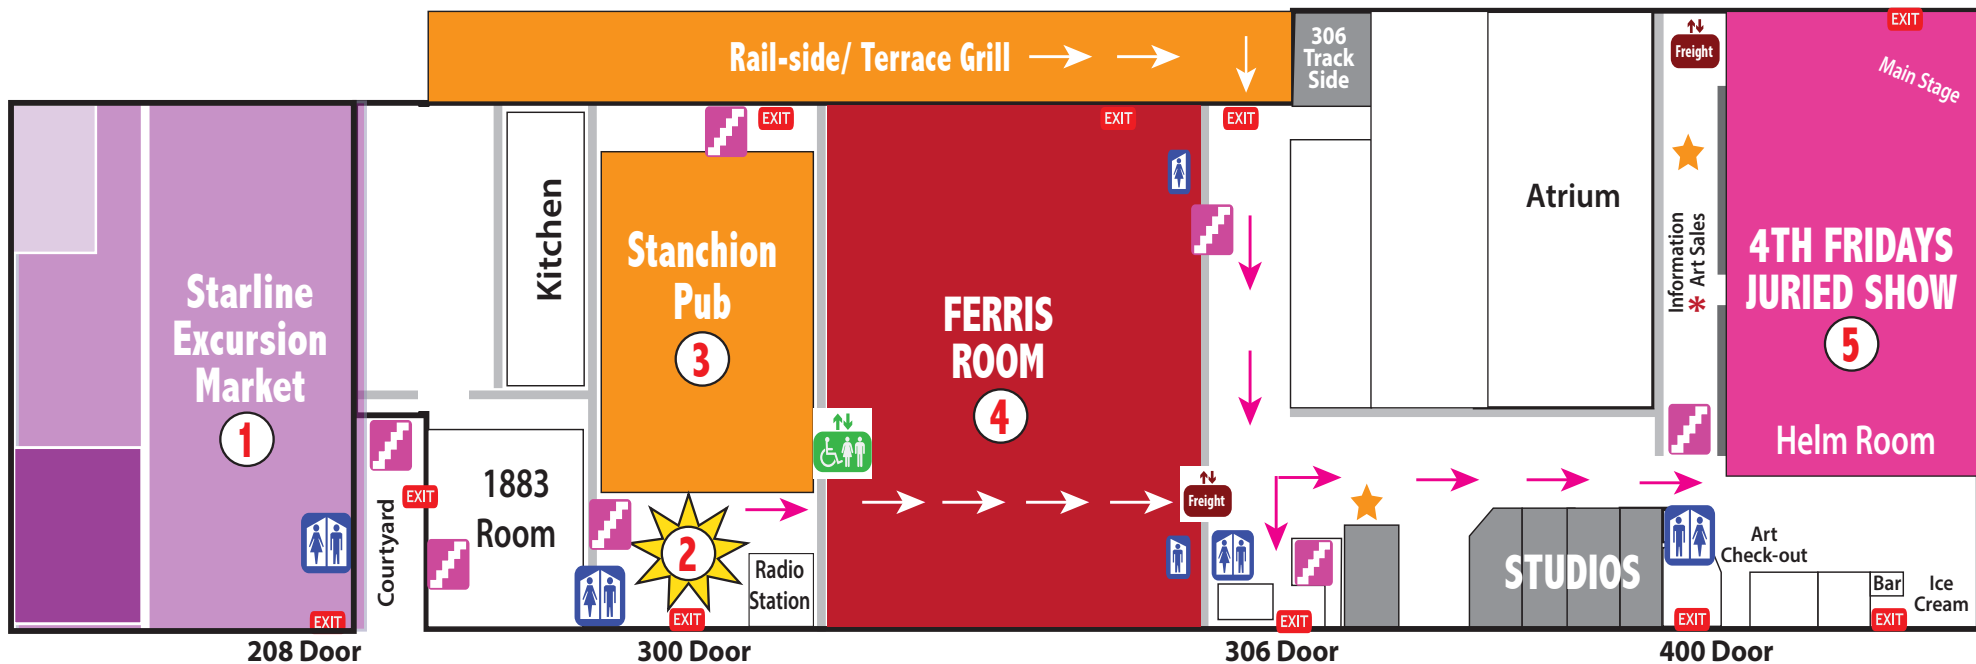

STARLINE FACTORY 1ST FLOOR MAP

① **Excursion Market**
Vintage, Antique, Home Decor & Gifts
Wed & Sun 11-4 • Thurs - Sat 11-6
4th Friday • 11-8:30

② **4th Friday Entrance**
\$10 cash or credit - Artist Badges
4th Friday • 6-10:00 PM

③ **Stanchion Pub Restaurant**
Wed - Sat • 11:30-8:00 PM

④ **Ferris Room Fun Activities**
4th Friday Music • Games • Fun

⑤ **4th Fridays Juried Art Show**
Helm Room- Juried Art & Main Stage
Art Show 6-9:30 • Band - 7-10PM
* Art Sales • Art Awards 9:30

⑥ **Skylight Loft**
4th Friday Music • Bar • Free Popcorn

⑦ **Upper Gallery**
Monthly Featured Artists • Art Leagues
4th Friday Demonstration Artists

⑧ **Overland Gallery**
Selected Artist Curated Show

STARLINE FACTORY 2ND FLOOR MAP

ENTRANCE • Starline Factory
300 West Front Street • Harvard, IL 60033

★ Art Demos
← Where to Go

EXIT Exit
Stairway

Passenger Elevator
Freight Elevator

Restrooms