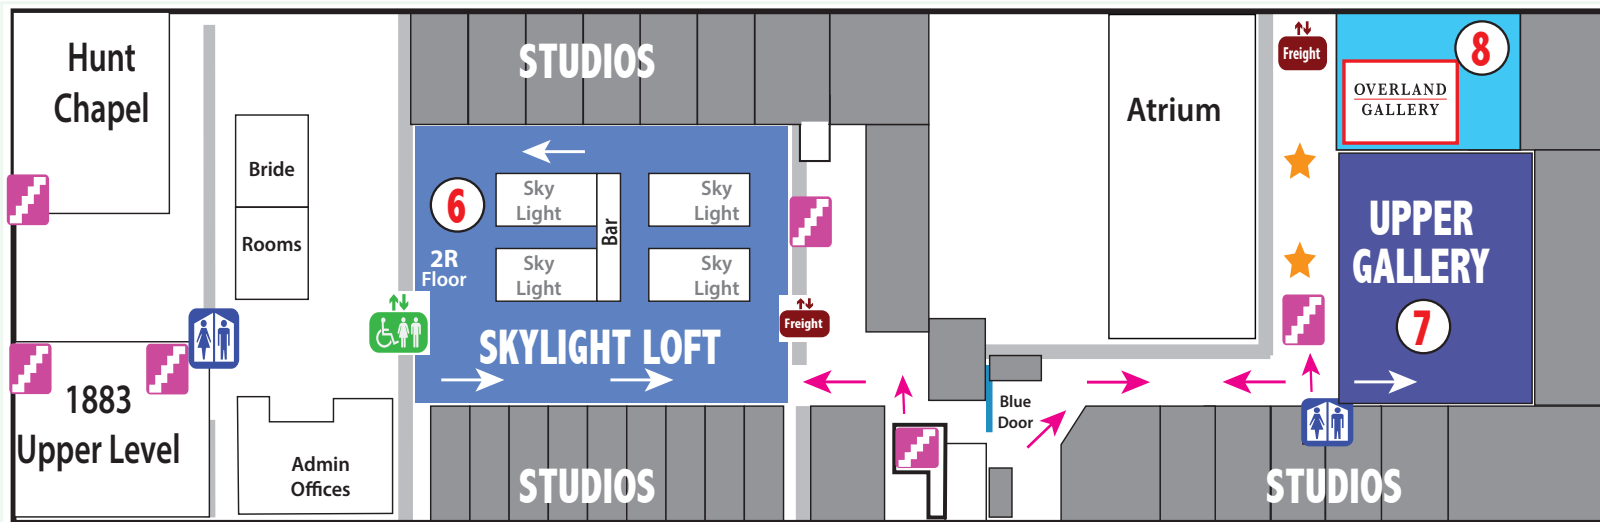

STARLINE FACTORY 1ST FLOOR MAP

① **Excursion Market**
Vintage, Antique, Home Decor & Gifts
Wed & Sun 11-4 • Thurs - Sat 11-6
4th Friday • 11-8:30

② **4th Friday Entrance**
\$10 cash or credit - Artist Badges
4th Friday • 6-10:00 PM

③ **Stanchion Pub Restaurant**
Wed - Sat • 11:30-8:00 PM

④ **Ferris Room Fun Activities**
4th Friday Music • Games • Fun

⑤ **4th Fridays Juried Art Show**
Helm Room- Juried Art & Main Stage
Art Show 6-9:30 • Band - 7-10PM
* Art Sales • Art Awards 9:30

⑥ **Skylight Loft**
4th Friday Music • Bar • Free Popcorn

⑦ **Upper Gallery**
Monthly Featured Artists • Art Leagues
4th Friday Demonstration Artists

⑧ **Overland Gallery**
Selected Artist Curated Show

STARLINE FACTORY 2ND FLOOR MAP

ENTRANCE • Starline Factory
300 West Front Street • Harvard, IL 60033

★ Art Demos
← Where to Go

EXIT Exit
Stairway

Passenger Elevator
Freight Elevator

Restrooms